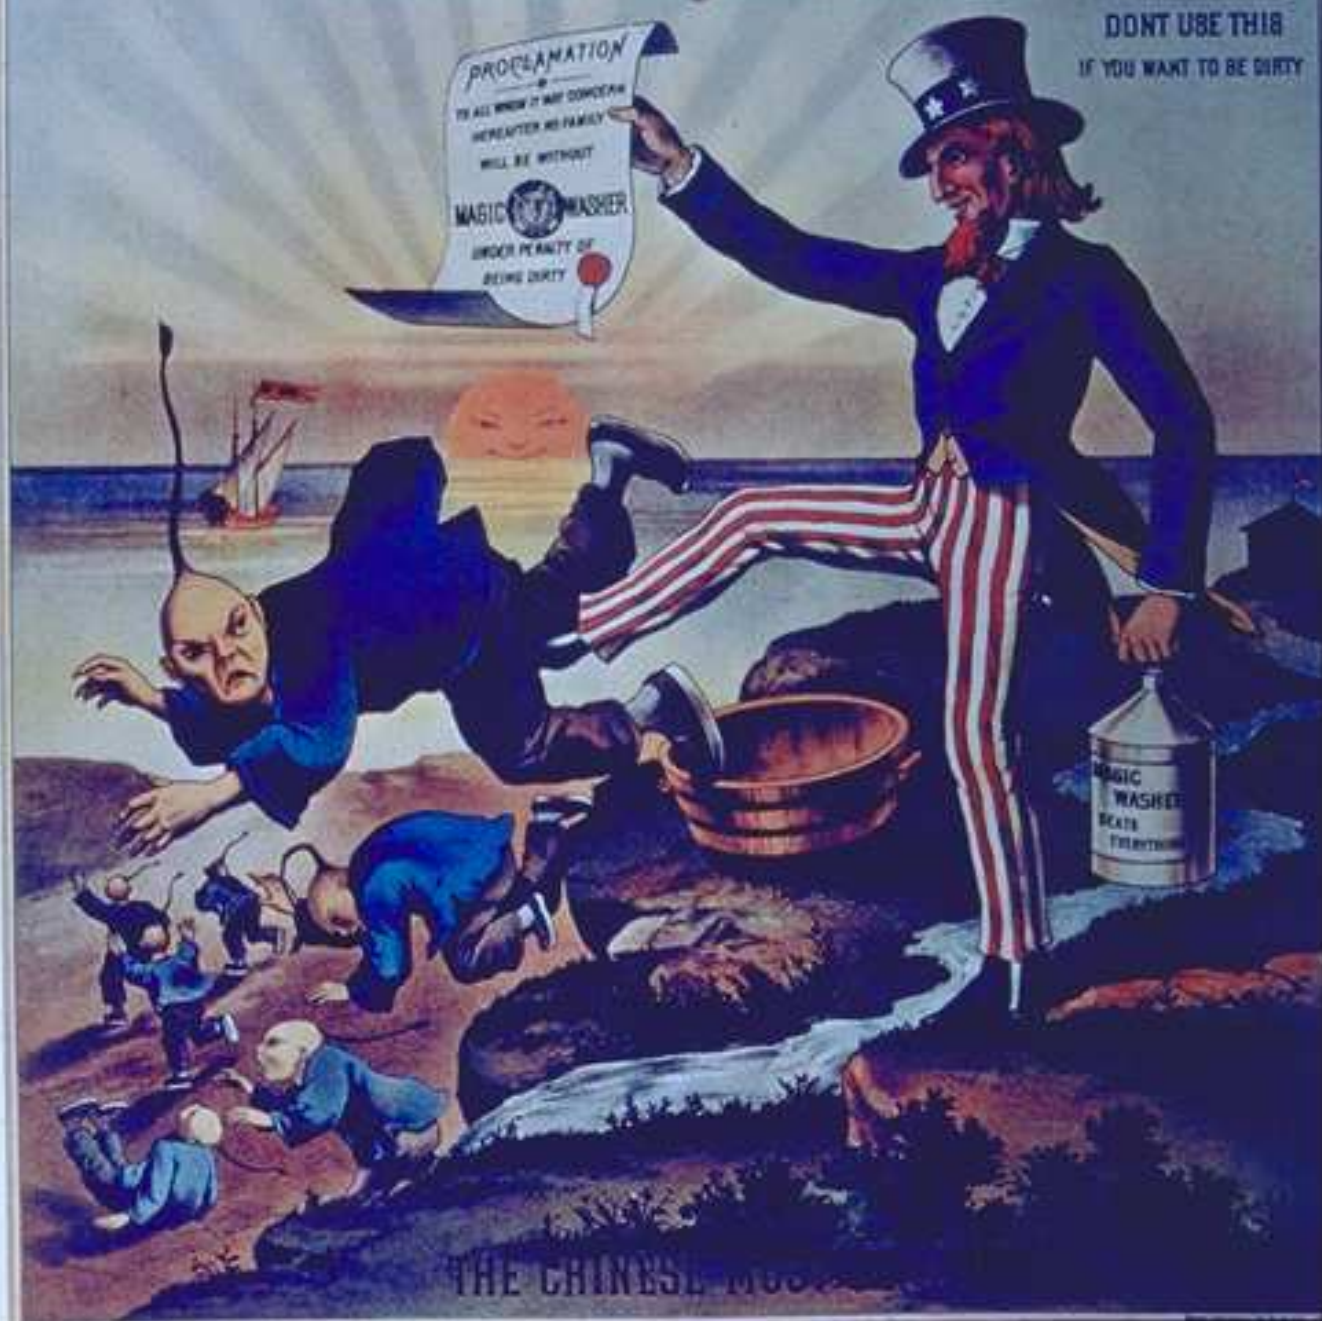

THE MAGIC WASHER

Manufactured by
GEO. DEE, Dixon, Illinois

DONT USE THIS
IF YOU WANT TO BE DIRTY

THE CHINESE MOON